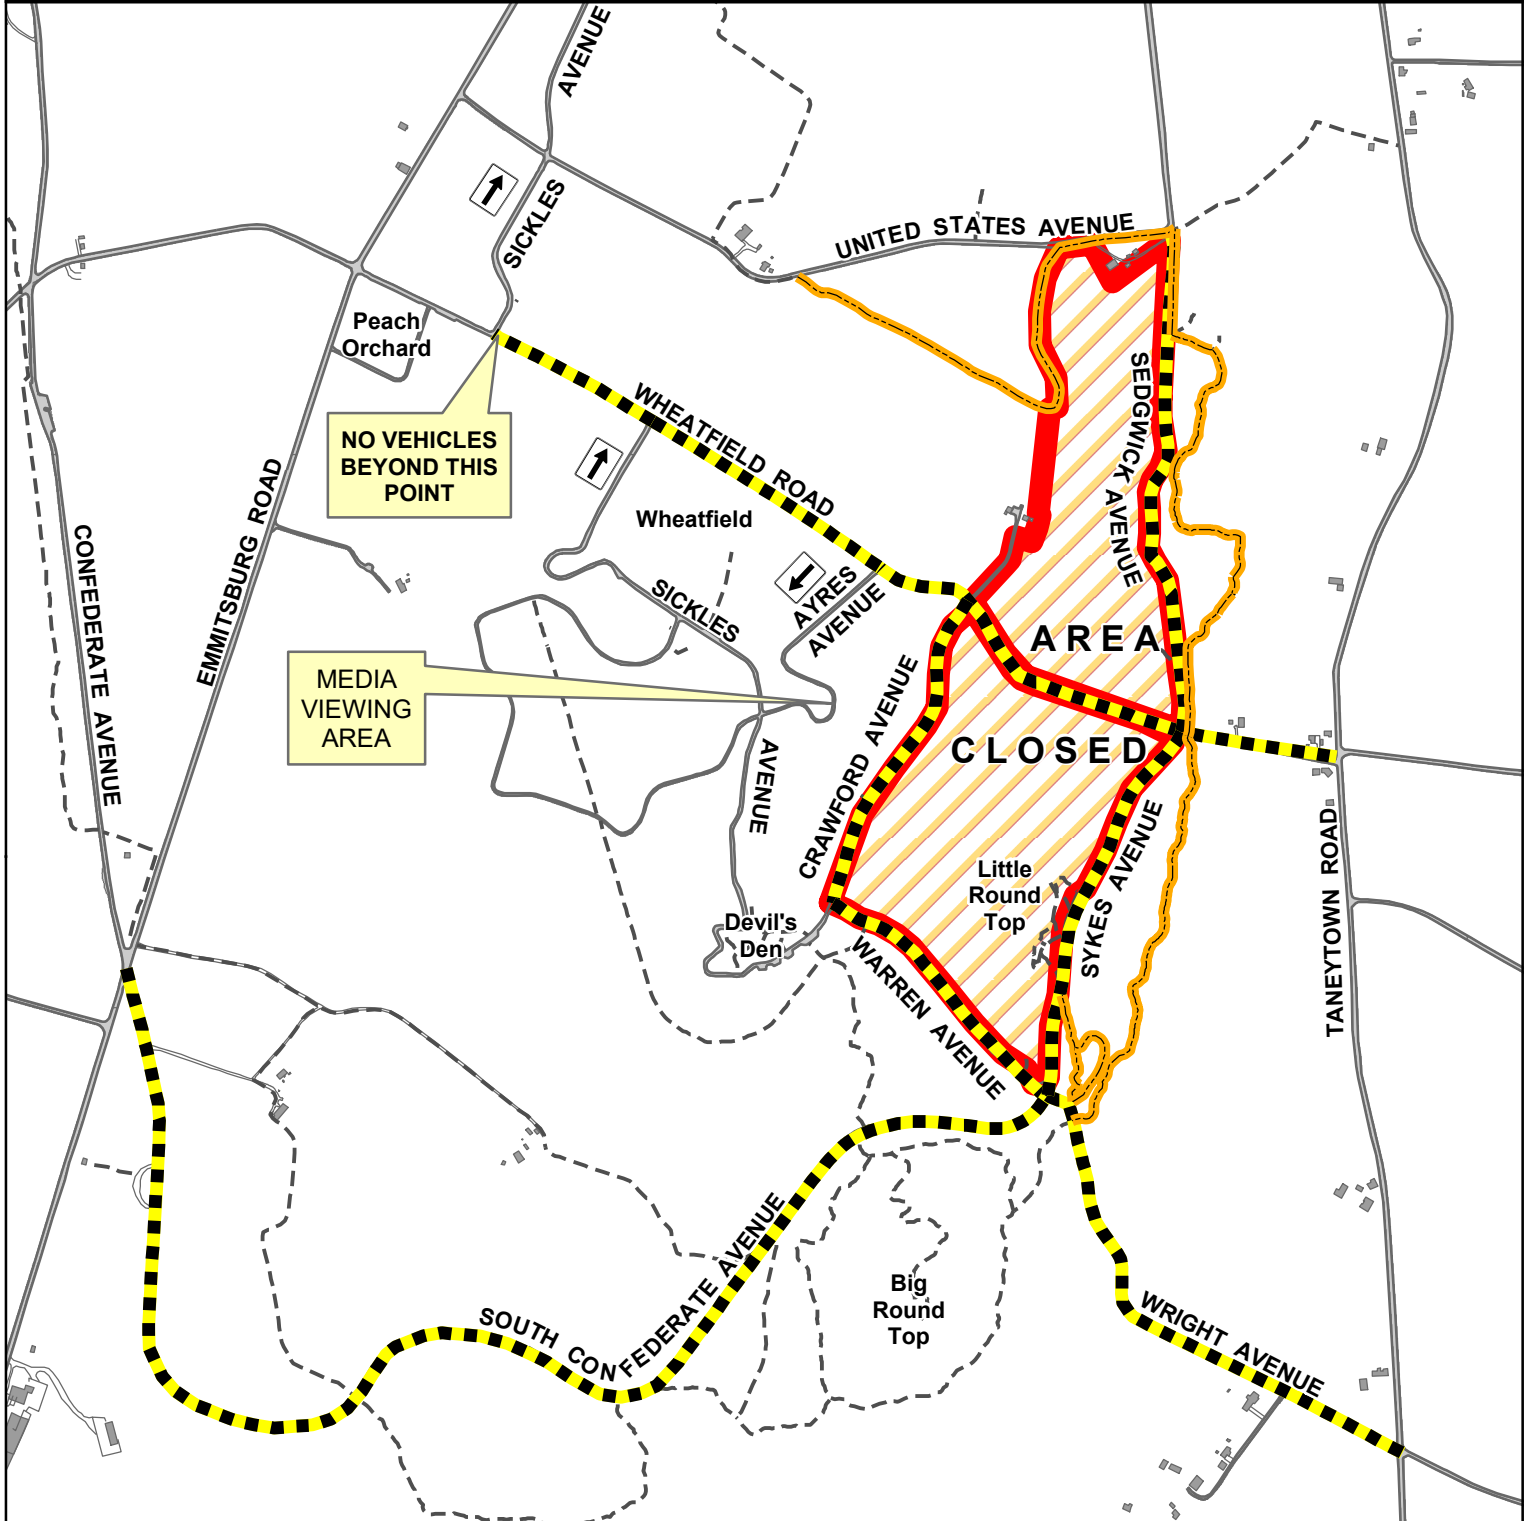

Little Round Top & Munshower Burn Units

Road & Trail Closures

National Park Service
 U.S. Department of the Interior
 Gettysburg National
 Military Park Pennsylvania

-  Burn Area Boundary
-  Area Closed to the Public
-  Temporarily Closed Avenue
-  Horse or Walking Trail
-  Closed Horse or Walking Trail
-  One-way Road
-  Building

Road & trail closures will ONLY be lifted when conditions are safe.